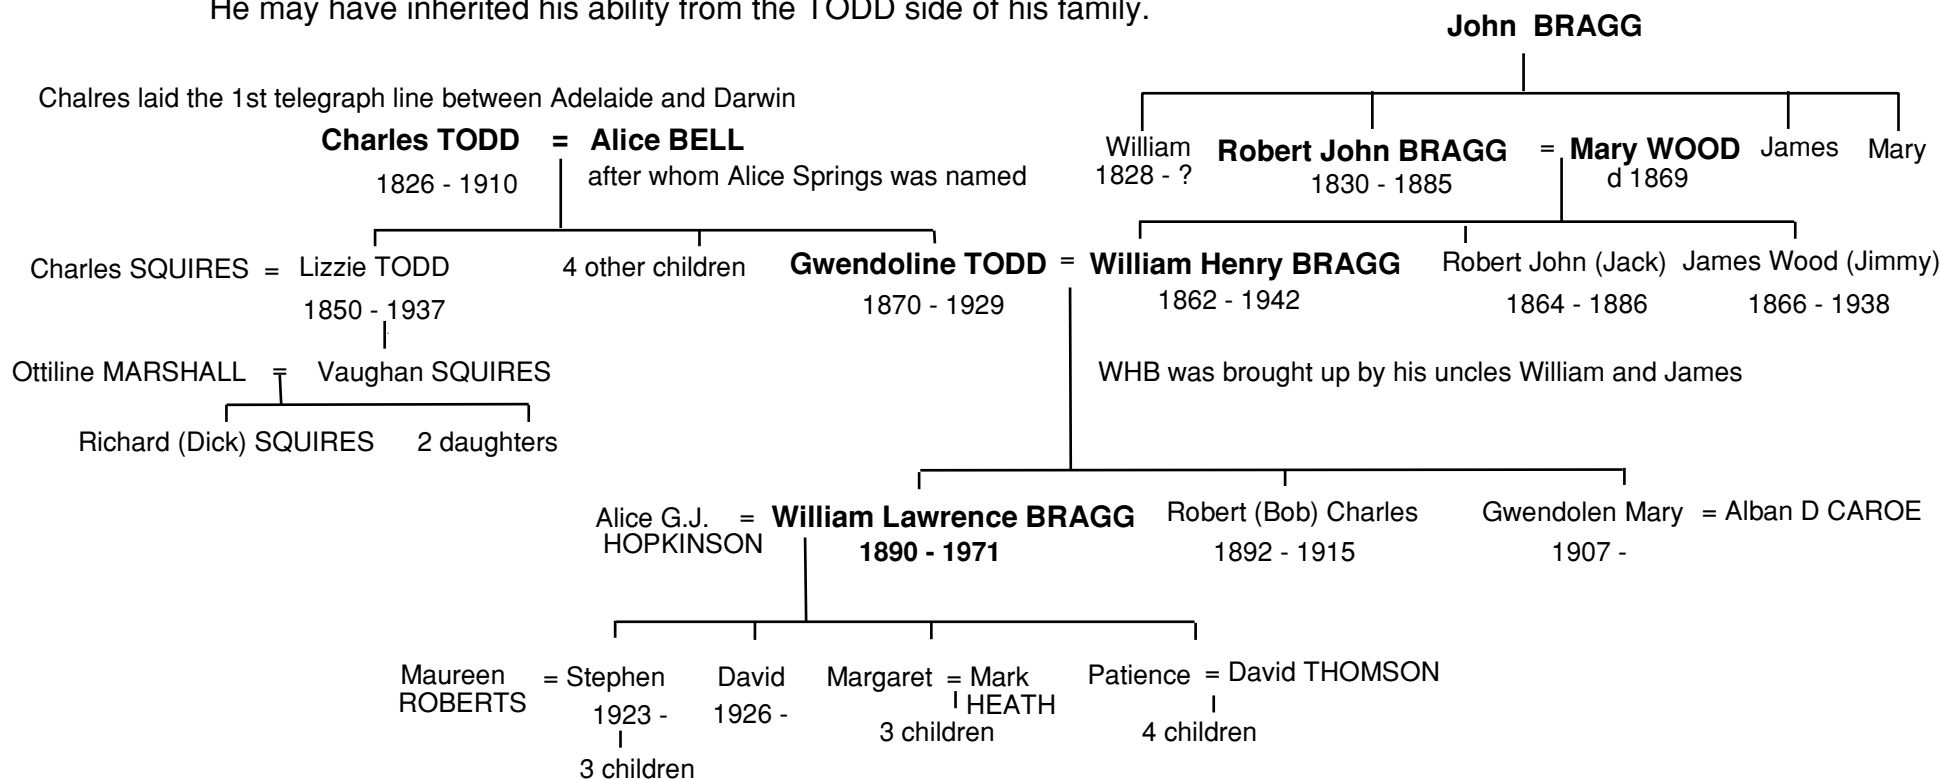

Family Tree showing descent of William Lawrence Bragg

Direct ancestors shown in **larger type BOLD**

He may have inherited his ability from the TODD side of his family.

This tree is based on a larger tree the property of Dr. Richard Squires of Wantage who kindly made me a copy.